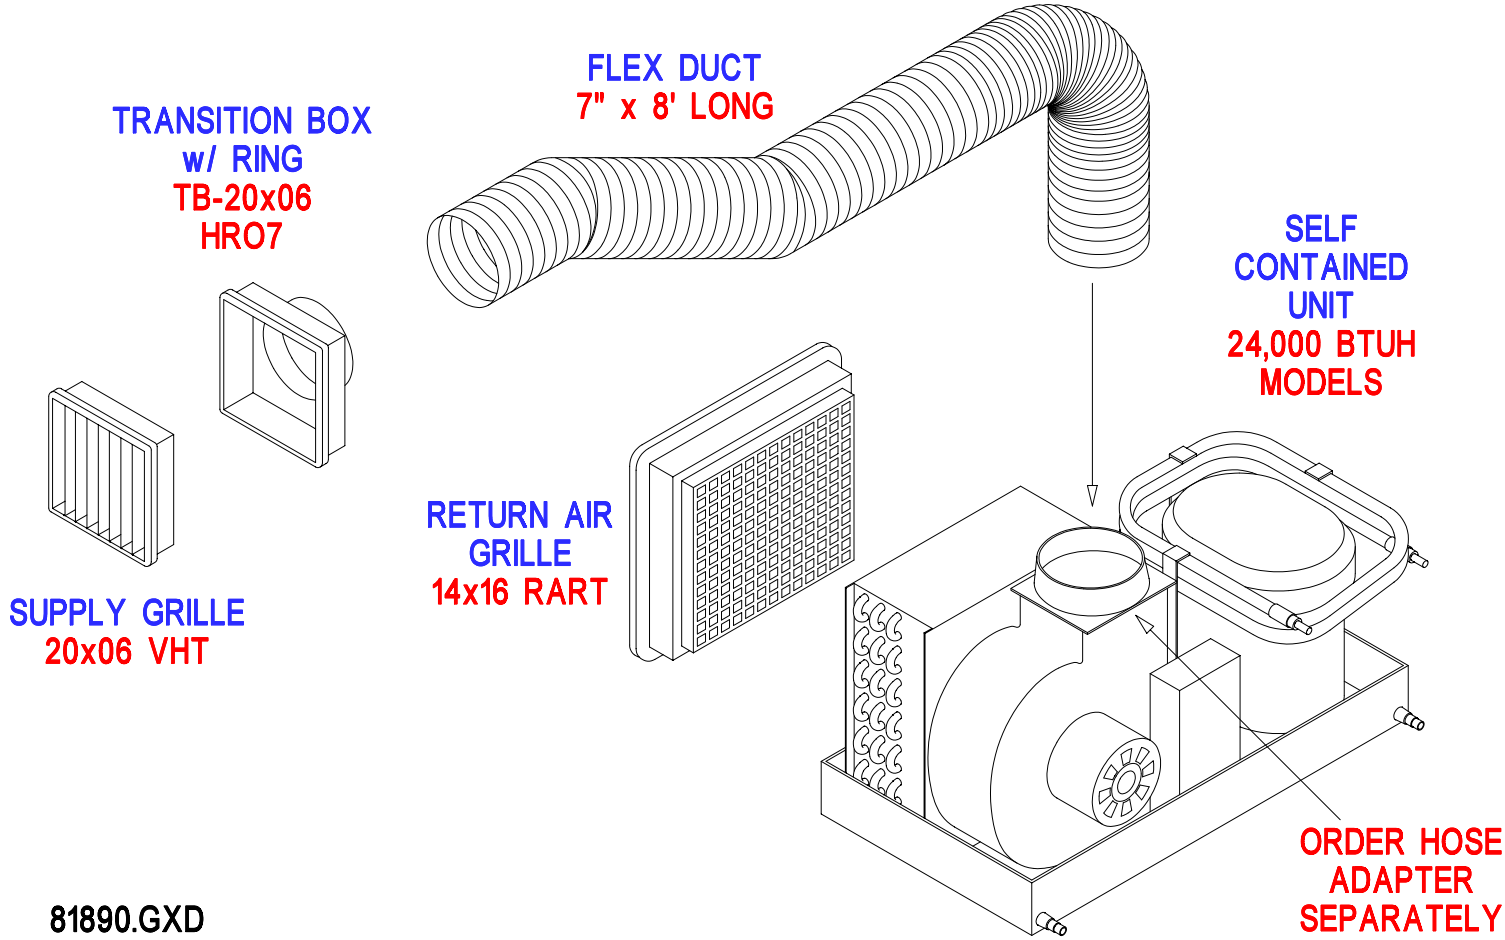

DKP-24S Premium Duct Kit

81890.GXD