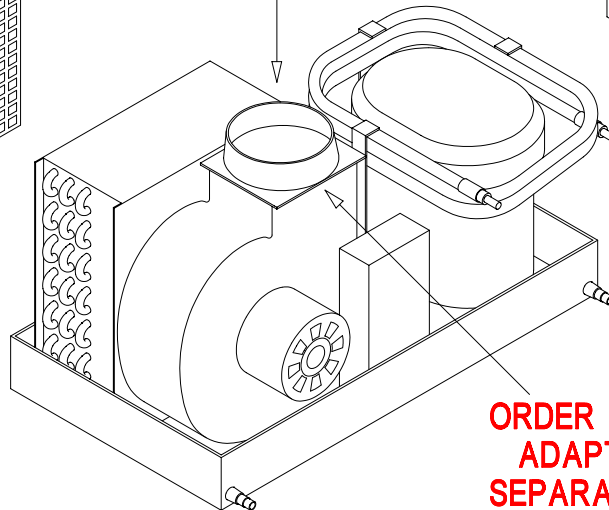

DKP-24D Premium Duct Kit

PRIMARY SUPPLY GRILLE
10x06 VHT

PRIMARY TRANSITION BOX w/ RING
TB-10x06 HRO6

PRIMARY FLEX DUCT
6"x8'

BLOWER ADAPTER TEE
AT766

SECONDARY FLEX DUCT
6"x8'

SECONDARY TRANSITION BOX w/ RING
TB-10x06 HRO6

SECONDARY SUPPLY GRILLE
10x06 VHT

RETURN AIR GRILLE
14x16 RART

SELF CONTAINED UNIT
24,000 BTUH MODELS

ORDER HOSE ADAPTER SEPARATELY