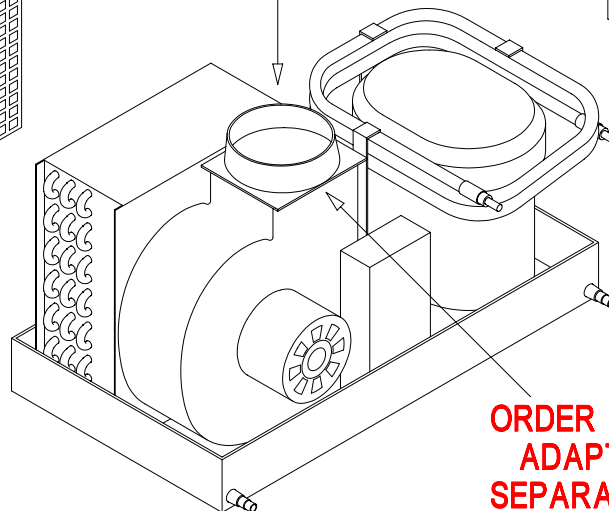

DKP-1216D Premium Duct Kit

PRIMARY SUPPLY GRILLE
12x06 VHT

PRIMARY TRANSITION BOX w/ RING
TB-12x06 HRO6

PRIMARY FLEX DUCT
6"x8'

BLOWER ADAPTER TEE
AT664

SECONDARY FLEX DUCT
4"x8'

SECONDARY TRANSITION BOX w/ RING
TB-06x04 HRO4

SECONDARY SUPPLY GRILLE
06x04 VMLT

RETURN AIR GRILLE
12x12 RART

SELF CONTAINED UNIT
12-16,000 BTUH MODELS

ORDER HOSE
ADAPTER
SEPARATELY