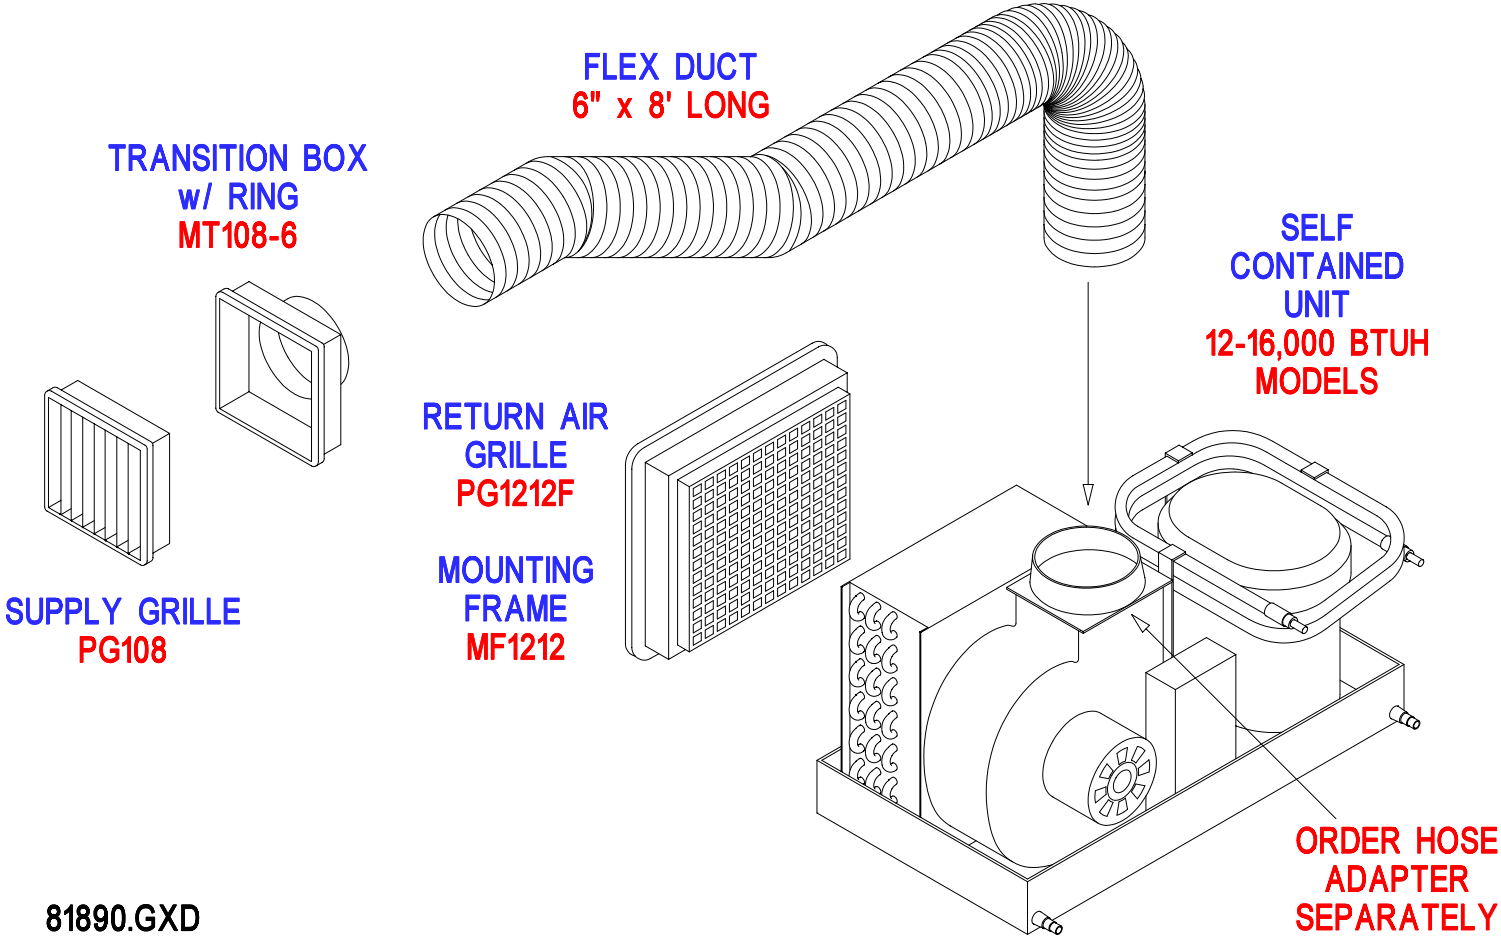

DKE-1216S Economy Duct Kit

81890.GXD