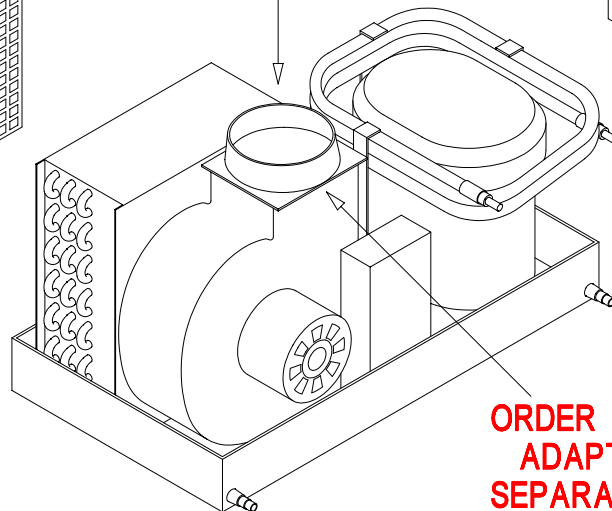

DKE-0710D Economy Duct Kit

PRIMARY SUPPLY GRILLE
PG124

PRIMARY TRANSITION BOX w/ RING
MT124-50B

PRIMARY FLEX DUCT
5"x8'

BLOWER ADAPTER TEE
AT554

SECONDARY FLEX DUCT
4"x8'

SECONDARY TRANSITION BOX w/ RING
HRPG4

RETURN AIR GRILLE
PG1010F
MOUNTING FRAME
MF1010

SECONDARY SUPPLY GRILLE
PG4

SELF CONTAINED UNIT
7-10,000 BTUH MODELS

ORDER HOSE
ADAPTER
SEPARATELY