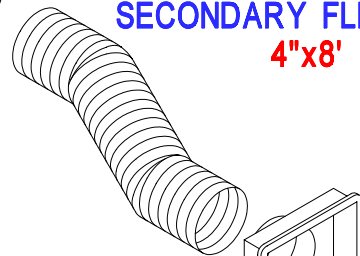

DKE-0710D Economy Duct Kit

PRIMARY SUPPLY GRILLE
PG124

PRIMARY TRANSITION BOX w/ RING
MT124-50B

PRIMARY FLEX DUCT
5"x8'

BLOWER ADAPTER TEE
AT554

SECONDARY FLEX DUCT
4"x8'

SECONDARY TRANSITION BOX w/ RING
HRPG4