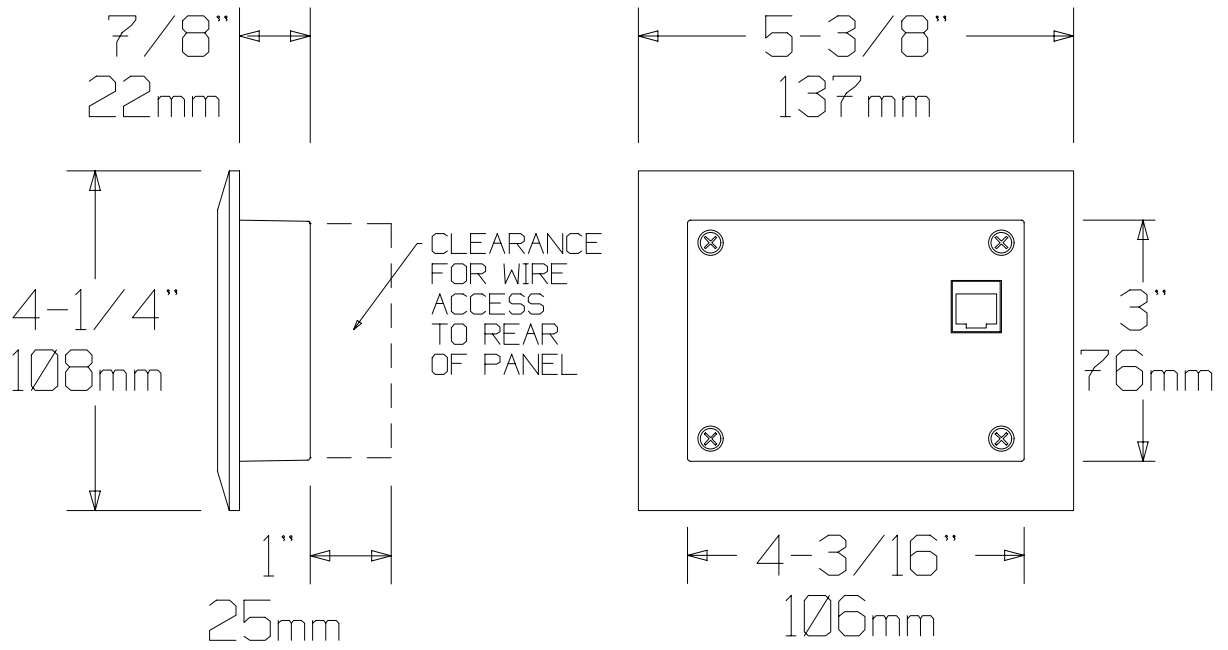

DISPLAY HEAD SIDE & REAR VIEW

80998-BW.GCD