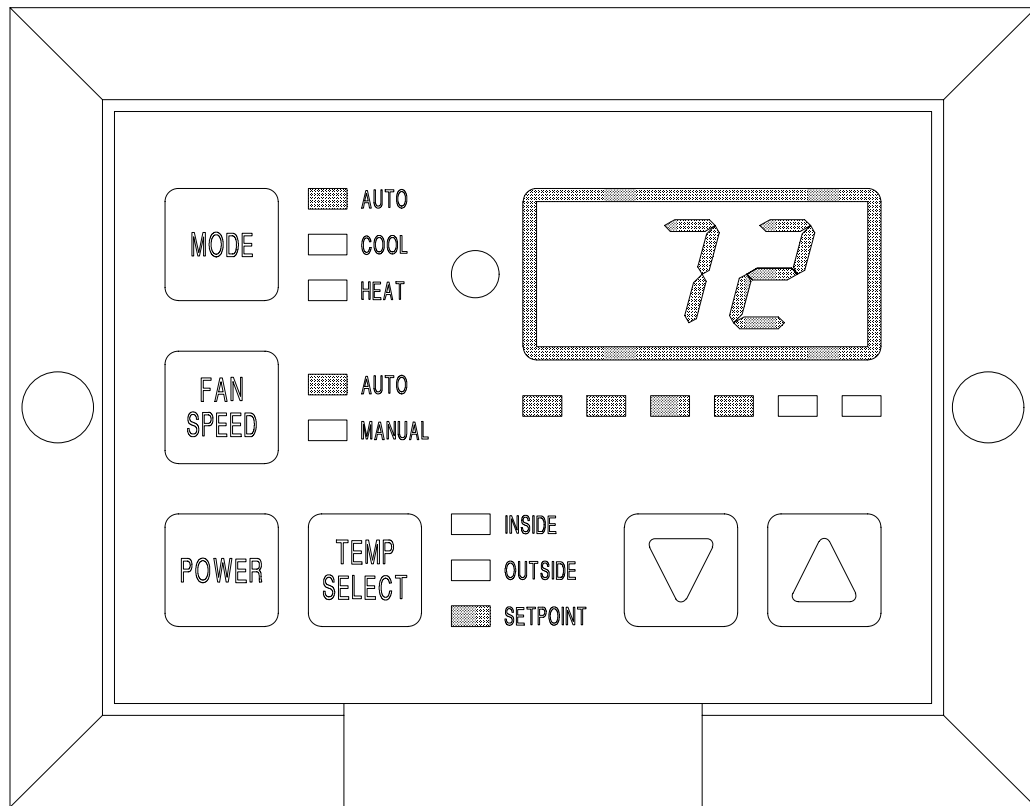

TW2 DISPLAY HEADS

TW2-01B,W

The TW2-01B (Black) and TW2-01W (White) display heads are available for use with any version of the TW2 Series digital thermostats. This includes both direct expansion and chillwater versions. It will also work in conjunction with the direct expansion condensing unit series KHT and KHTL and the AQSC-07 thru 24HT(C) self contained unit series.

The advantage of this display head over the standard TW2-01 display with the cover is that it is equipped with a room temperature sensor on the bottom of the display panel. This eliminates the need to use a separate room air sensor.