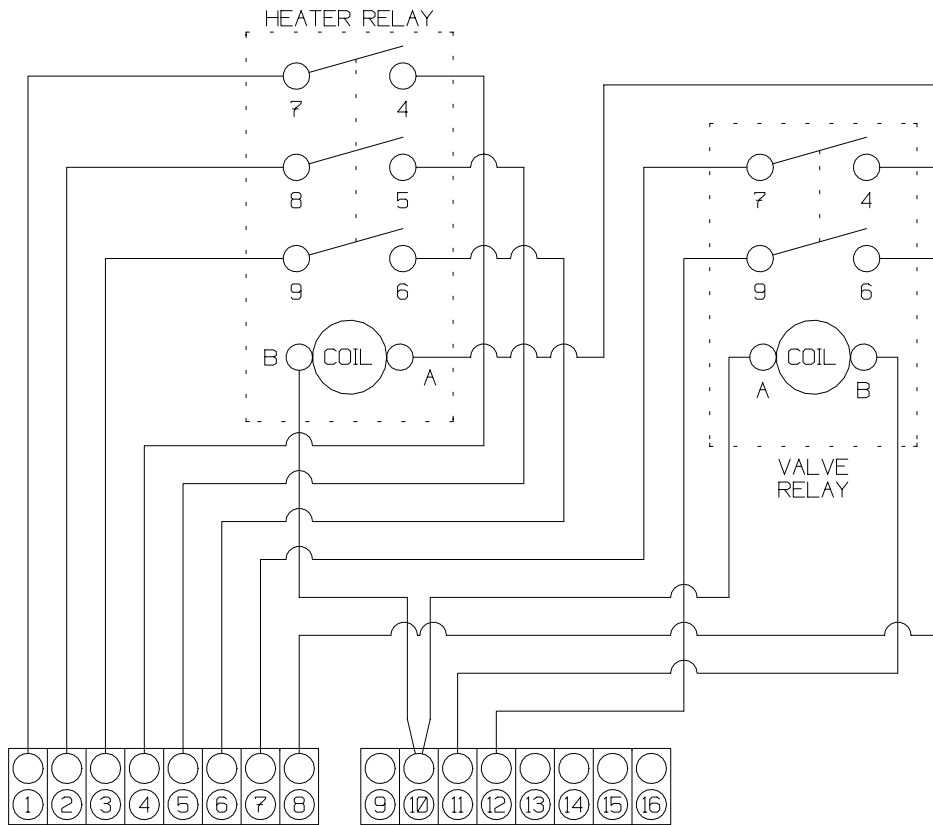

Relay Boxes FR, FRS, HR, HRS, MFR

Relay Series	Master Unit	Slave Unit	Heater Use		Hot Water Heating
			1 Ph	3 Ph	
FR-100 (C)	X				X
FRS-100 (C)		X			X
HR-100 (C)	X		X		
HR-103 (C)	X			X	
HRS-100 (C)		X	X		
HRS-103 (C)		X		X	
MFR-100 (C)	X		X		
MFR-103 (C)	X			X	

All relays have a 100-115/1/50-60 control circuit unless a 'C' appears at the end of the model number designating a 200-230/1/50-60 control circuit

i:\wordpfct\80992-10.wpd

AQUA-AIR MANUFACTURING, division of the James D. Nall Co., Inc.
1050 East 9th Street, Hialeah, Florida 33010 U.S.A.
Ph. 305-884-8363 Fax 305-883-8549 Email sales@aquair.com

FR-100

FRS-100

HR-100

HRS-100

HR-103

HRS-103

MFR-100

MFR-103