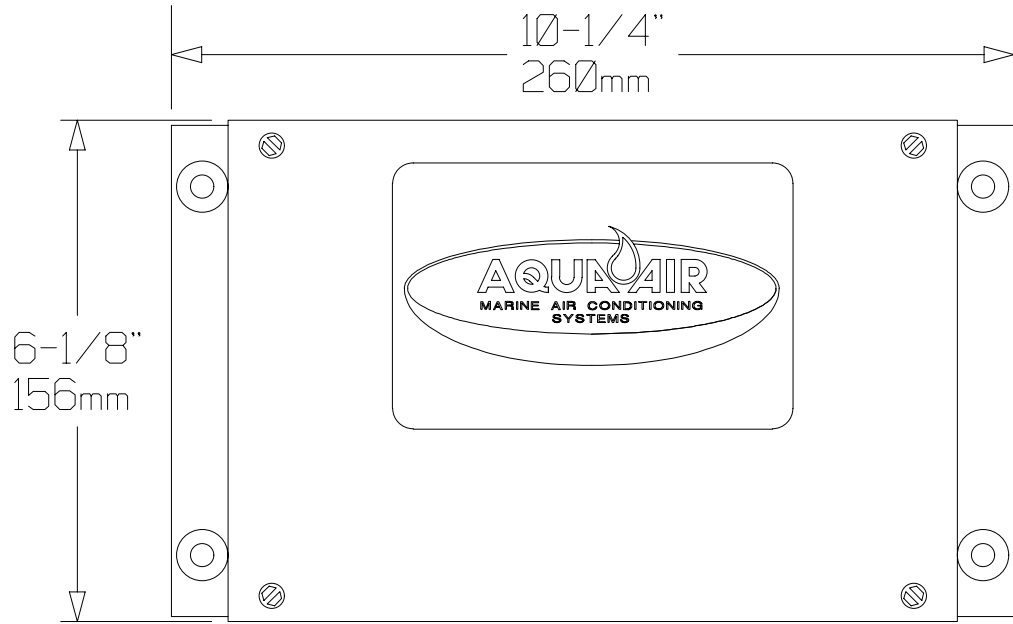

Relay Boxes FR, FRS, HR, HRS, MFR

Relay Series	Master Unit	Slave Unit	Heater Use		Hot Water Heating
			1 Ph	3 Ph	
FR-100 (C)	X				X
FRS-100 (C)		X			X
HR-100 (C)	X		X		
HR-103 (C)	X			X	
HRS-100 (C)		X	X		
HRS-103 (C)		X		X	
MFR-100 (C)	X		X		
MFR-103 (C)	X			X	

All relays have a 100-115/1/50-60 control circuit unless a 'C' appears at the end of the model number designating a 200-230/1/50-60 control circuit

i:\wordpfct\80992-10.wpd

AQUA-AIR MANUFACTURING, division of the James D. Nall Co., Inc.
1050 East 9th Street, Hialeah, Florida 33010 U.S.A.
Ph. 305-884-8363 Fax 305-883-8549 Email sales@aquair.com