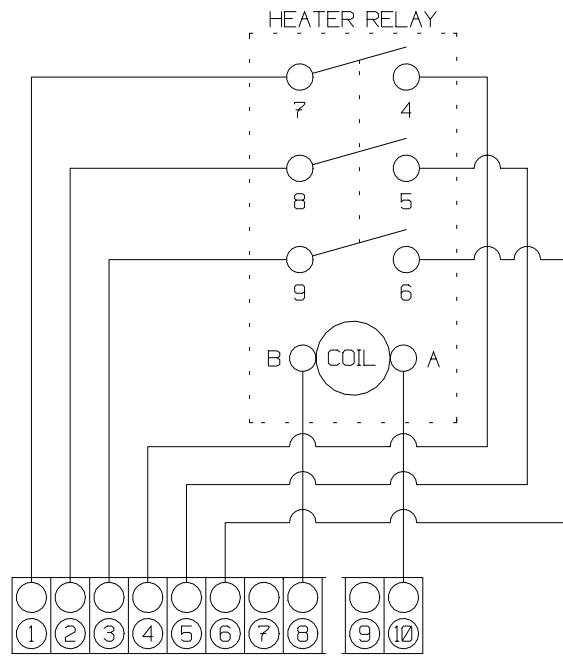

Relay Boxes FR, FRS, HR, HRS, MFR

Relay Series	Master Unit	Slave Unit	Heater Use		Hot Water Heating
			1 Ph	3 Ph	
FR-100 (C)	X				X
FRS-100 (C)		X			X
HR-100 (C)	X		X		
HR-103 (C)	X			X	
HRS-100 (C)		X	X		
HRS-103 (C)		X		X	
MFR-100 (C)	X		X		
MFR-103 (C)	X			X	

All relays have a 100-115/1/50-60 control circuit unless a 'C' appears at the end of the model number designating a 200-230/1/50-60 control circuit

i:\wordpfct\80992-10.wpd

AQUA-AIR MANUFACTURING, division of the James D. Nall Co., Inc.
1050 East 9th Street, Hialeah, Florida 33010 U.S.A.
Ph. 305-884-8363 Fax 305-883-8549 Email sales@aquair.com

FR-100

FRS-100

HR-100

HRS-100

HR-103

HRS-103

MFR-100

MFR-103