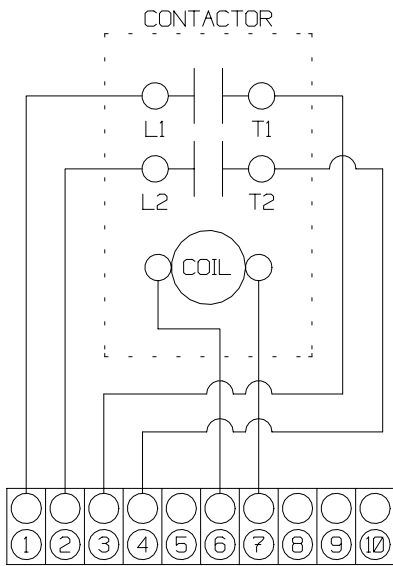

Relay Boxes FR, FRS, HR, HRS, MFR

Relay Series	Master Unit	Slave Unit	Heater Use		Hot Water Heating
			1 Ph	3 Ph	
FR-100 (C)	X				X
FRS-100 (C)		X			X
HR-100 (C)	X		X		
HR-103 (C)	X			X	
HRS-100 (C)		X	X		
HRS-103 (C)		X		X	
MFR-100 (C)	X		X		
MFR-103 (C)	X			X	

All relays have a 100-115/1/50-60 control circuit unless a 'C' appears at the end of the model number designating a 200-230/1/50-60 control circuit

i:\wordpfct\80992-10.wpd

AQUA-AIR MANUFACTURING, division of the James D. Nall Co., Inc.
1050 East 9th Street, Hialeah, Florida 33010 U.S.A.
Ph. 305-884-8363 Fax 305-883-8549 Email sales@aquair.com

FR-100

FRS-100

HR-100

HRS-100

HR-103

HRS-103

MFR-100

MFR-103