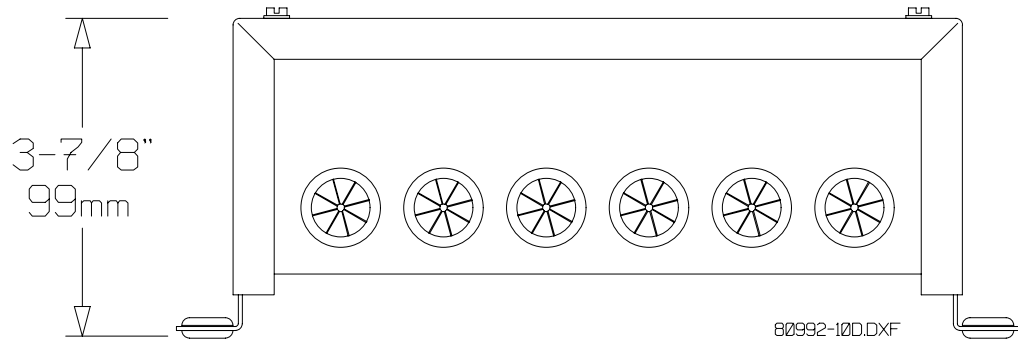

Relay Boxes FR, FRS, HR, HRS, MFR

Relay Series	Master Unit	Slave Unit	Heater Use		Hot Water Heating
			1 Ph	3 Ph	
FR-100 (C)	X				X
FRS-100 (C)		X			X
HR-100 (C)	X		X		
HR-103 (C)	X			X	
HRS-100 (C)		X	X		
HRS-103 (C)		X		X	
MFR-100 (C)	X		X		
MFR-103 (C)	X			X	

All relays have a 100-115/1/50-60 control circuit unless a 'C' appears at the end of the model number designating a 200-230/1/50-60 control circuit

i:\wordpfct\80992-10.wpd

AQUA-AIR MANUFACTURING, division of the James D. Nall Co., Inc.
1050 East 9th Street, Hialeah, Florida 33010 U.S.A.
Ph. 305-884-8363 Fax 305-883-8549 Email sales@aquair.com