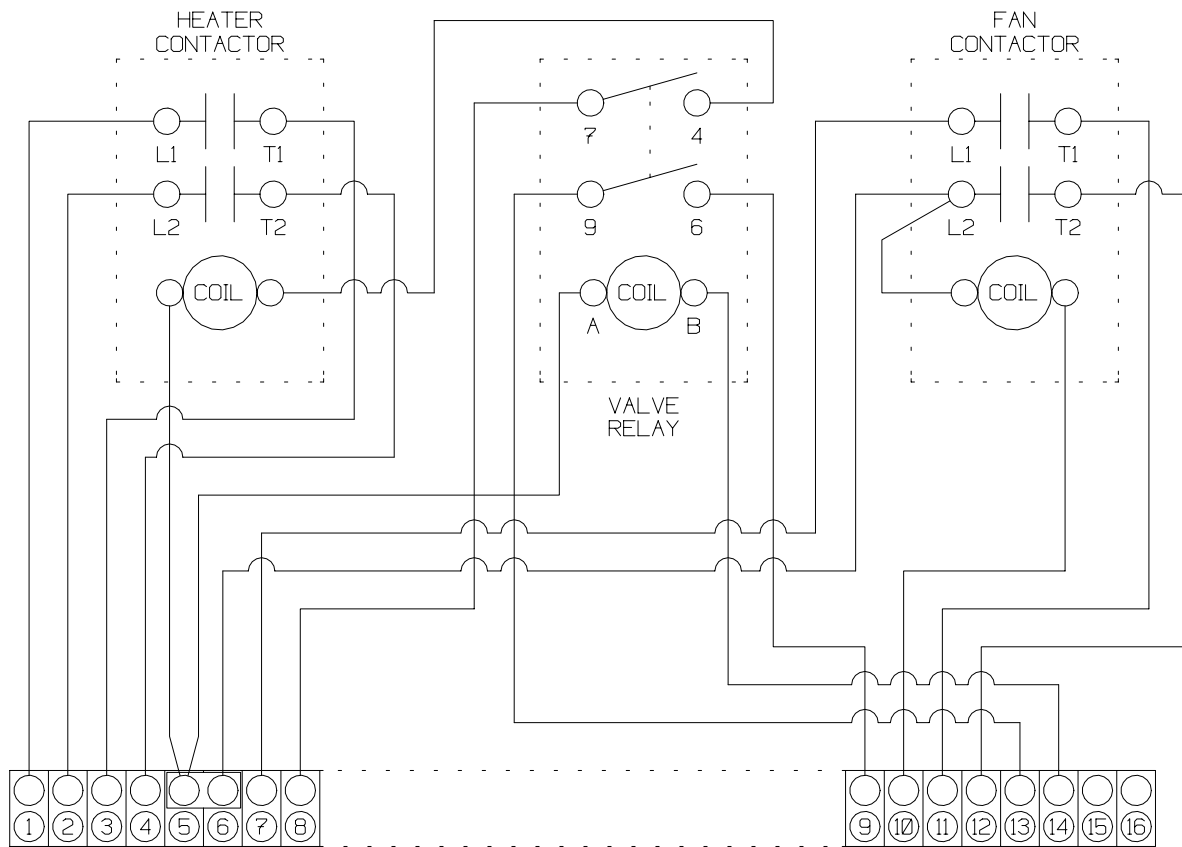

Relay Boxes FR, FRS, HR, HRS, MFR

Relay Series	Master Unit	Slave Unit	Heater Use		Hot Water Heating
			1 Ph	3 Ph	
FR-100 (C)	X				X
FRS-100 (C)		X			X
HR-100 (C)	X		X		
HR-103 (C)	X			X	
HRS-100 (C)		X	X		
HRS-103 (C)		X		X	
MFR-100 (C)	X		X		
MFR-103 (C)	X			X	

FR-100

FRS-100

HR-100

HRS-100

HR-103

HRS-103

MFR-100

MFR-103