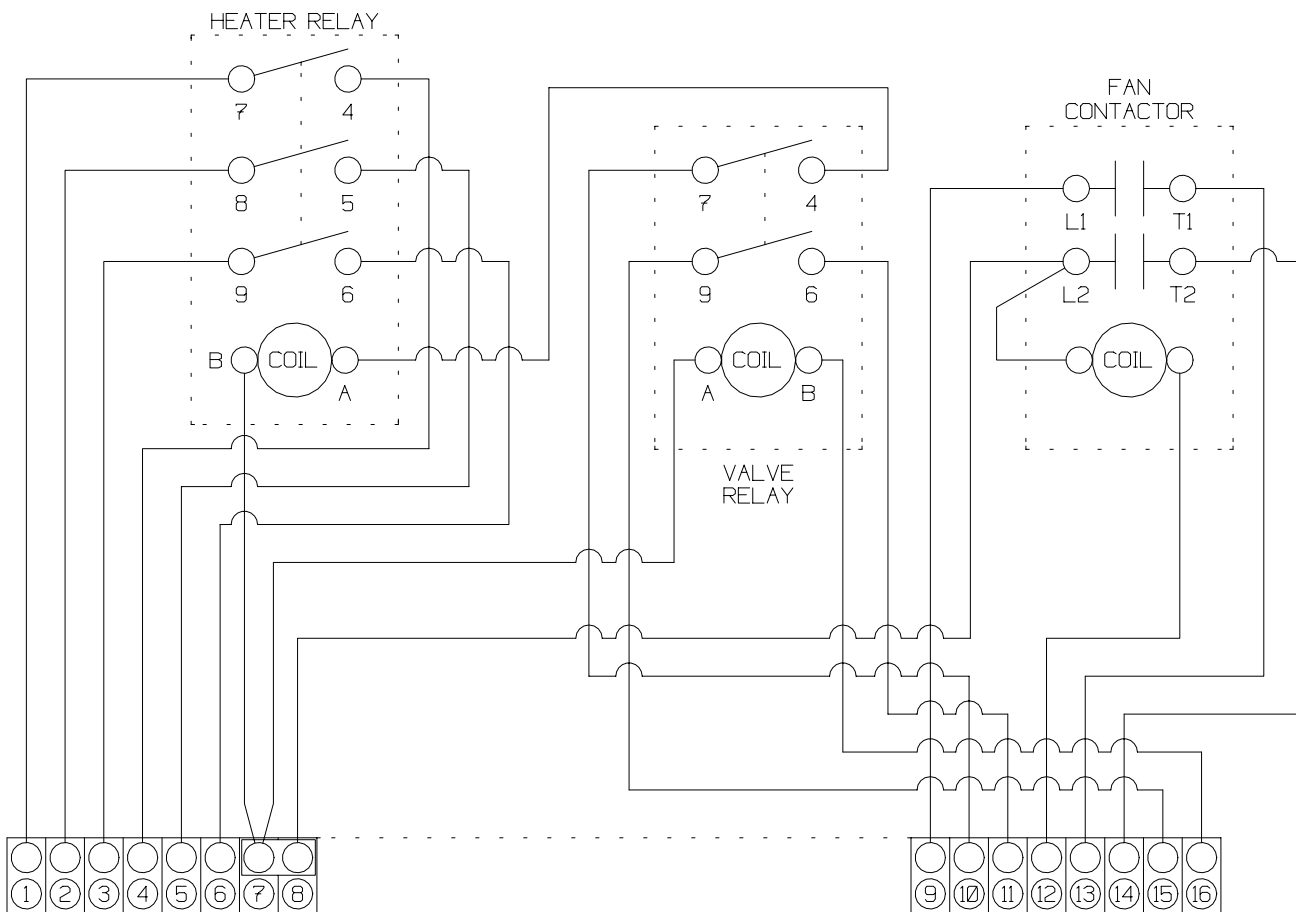

Relay Boxes FR, FRS, HR, HRS, MFR

Relay Series	Master Unit	Slave Unit	Heater Use		Hot Water Heating
			1 Ph	3 Ph	
FR-100 (C)	X				X
FRS-100 (C)		X			X
HR-100 (C)	X		X		
HR-103 (C)	X			X	
HRS-100 (C)		X	X		
HRS-103 (C)		X		X	
MFR-100 (C)	X		X		
MFR-103 (C)	X			X	

FR-100

FRS-100

HR-100

HRS-100

HR-103

HRS-103

MFR-100

MFR-103