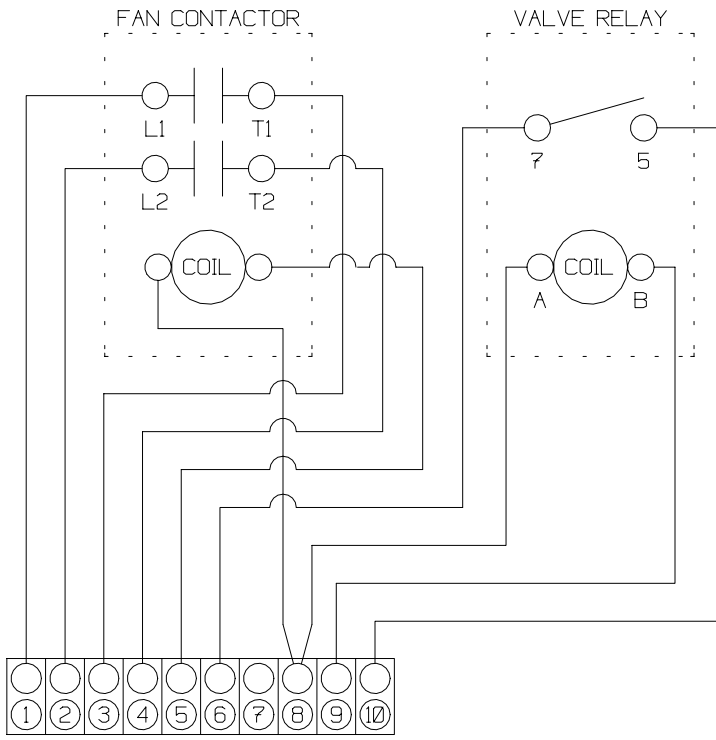

Relay Boxes FR, FRS, HR, HRS, MFR

Relay Series	Master Unit	Slave Unit	Heater Use		Hot Water Heating
			1 Ph	3 Ph	
FR-100 (C)	X				X
FRS-100 (C)		X			X
HR-100 (C)	X		X		
HR-103 (C)	X			X	
HRS-100 (C)		X	X		
HRS-103 (C)		X		X	
MFR-100 (C)	X		X		
MFR-103 (C)	X			X	

All relays have a 100-115/1/50-60 control circuit unless a 'C' appears at the end of the model number designating a 200-230/1/50-60 control circuit

i:\wordpfct\80992-10.wpd

AQUA-AIR MANUFACTURING, division of the James D. Nall Co., Inc.
1050 East 9th Street, Hialeah, Florida 33010 U.S.A.
Ph. 305-884-8363 Fax 305-883-8549 Email sales@aquair.com

FR-100

FRS-100

HR-100

HRS-100

HR-103

HRS-103

MFR-100

MFR-103