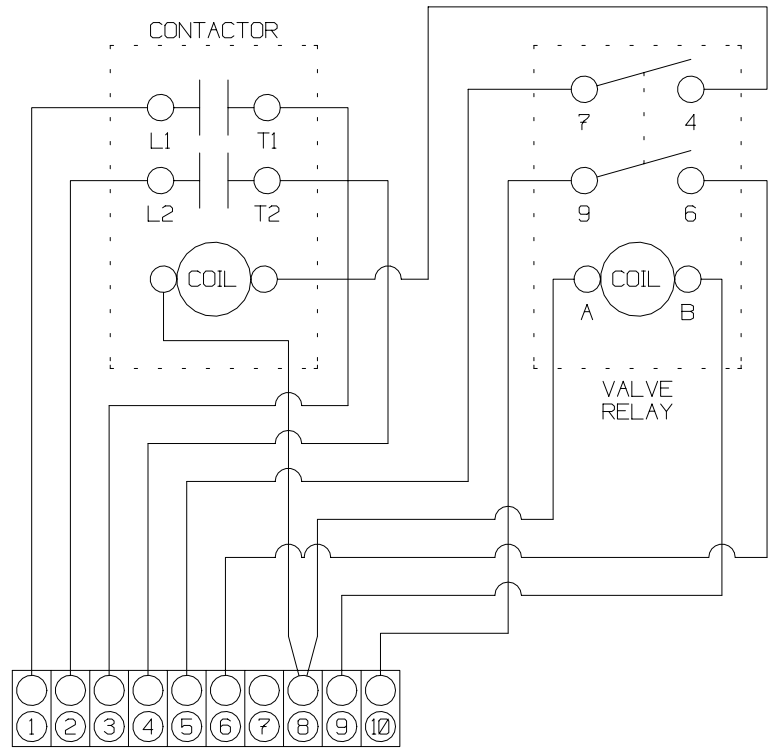

Relay Boxes FR, FRS, HR, HRS, MFR

Relay Series	Master Unit	Slave Unit	Heater Use		Hot Water Heating
			1 Ph	3 Ph	
FR-100 (C)	X				X
FRS-100 (C)		X			X
HR-100 (C)	X		X		
HR-103 (C)	X			X	
HRS-100 (C)		X	X		
HRS-103 (C)		X		X	
MFR-100 (C)	X		X		
MFR-103 (C)	X			X	

All relays have a 100-115/1/50-60 control circuit unless a 'C' appears at the end of the model number designating a 200-230/1/50-60 control circuit

i:\wordpfct\80992-10.wpd

AQUA-AIR MANUFACTURING, division of the James D. Nall Co., Inc.
1050 East 9th Street, Hialeah, Florida 33010 U.S.A.
Ph. 305-884-8363 Fax 305-883-8549 Email sales@aquair.com

FR-100

FRS-100

HR-100

HRS-100

HR-103

HRS-103

MFR-100

MFR-103