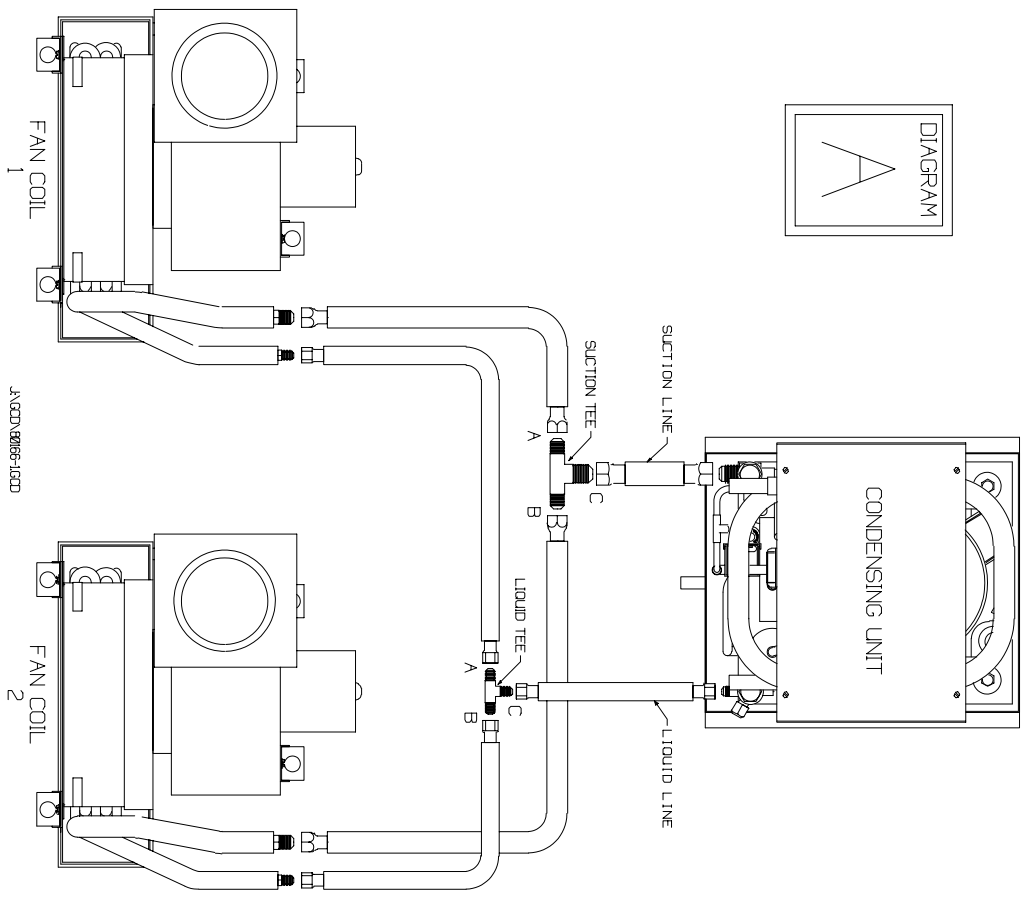

SINGLE CONDENSING UNIT WITH TWO EQUAL CAPACITY FAN COILS